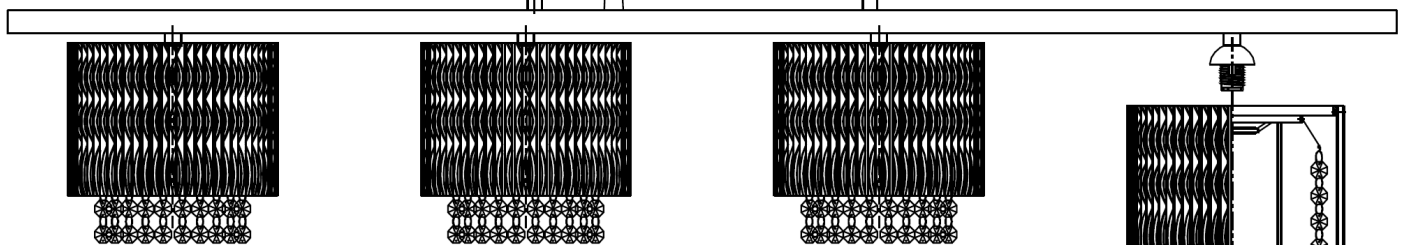

9

Q.C APPROVED
16-08-2021
ISSUE 1

6

7

72x 8

MAINS SUPPLY

LIGHT FITTING

LIVE - Possible colours : Red or Brown

EARTH - Un sleeved copper or (Green / Yellow)

NEUTRAL - Possible colours : Black or Blue

10